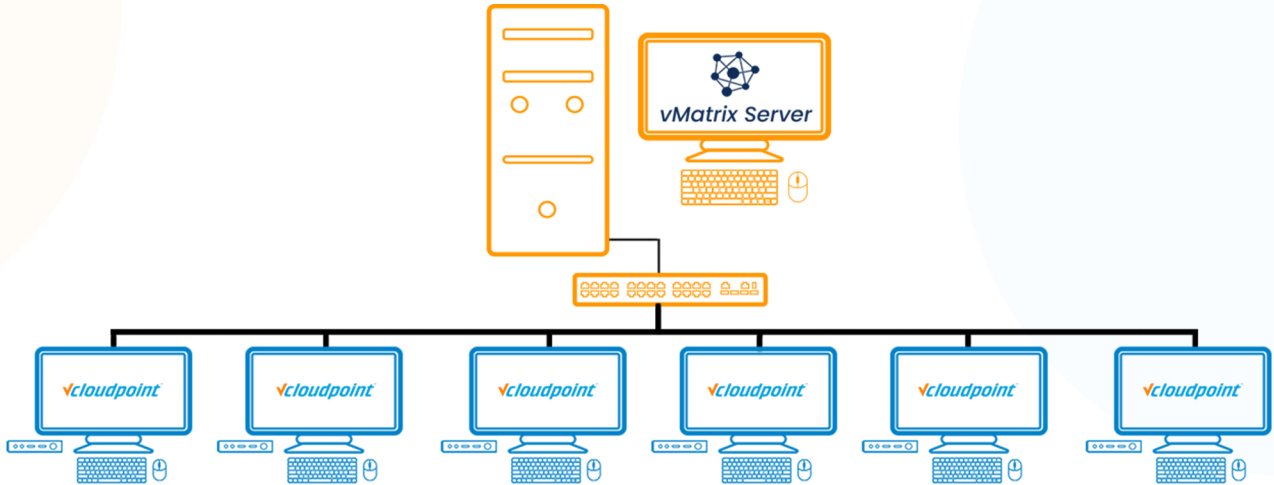

1 COMPUTER FOR 100 USERS

Reduce 70% Computing Costs

Ultra-Compact vCloudpoint A1 with rich HD display, HDMI Output Anti-Theft Gadget.

About vCloudpoint Zero Client

A network access device that effectively shares the display desktop output. It centralizes all software, processing, and management. what is running on the host. The device consumes very little power, is completely incapable of storing any data, and provides a confident endpoint with the same rich PC experience.

Unique About vCloudpoint A1

It's the vMatrix Server Manager Software, running on the host PC, that enhances functionality and usability through connection brokering, graphic acceleration, Audio & USB redirection, and centralized management. IT administrators can configure, monitor, and manage endpoint devices and users centrally and with ease.

vCloudpoint A1 Highlights

- Desktop Broadcasting
- IP Virtualization
- Supports IR Touch Panel
- Full HD Video & High Quality Audio
- Powerful management Tools
- Enhanced Remote Support
- Make In India
- Private Space For Individual Users on Local Drive